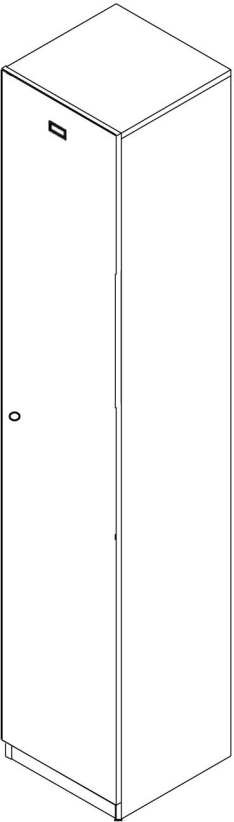

Available in a variety of sizes and colors to suit your storage needs and match any interior style.

# Metal Lockers

**Standard Size**  
1800H x 400W x 450D

1 Door

2 Doors

3 Doors

4 Doors

6 Doors