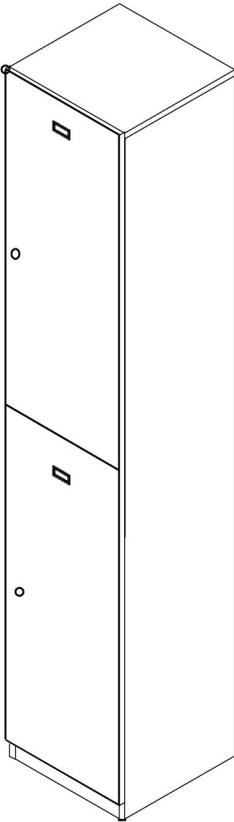

Available in a variety of sizes and colors to suit your storage needs and match any interior style.

# Metal Lockers

**Standard Size**  
1800H x 400W x 450D

1 Door

2 Doors

3 Doors

4 Doors

6 Doors