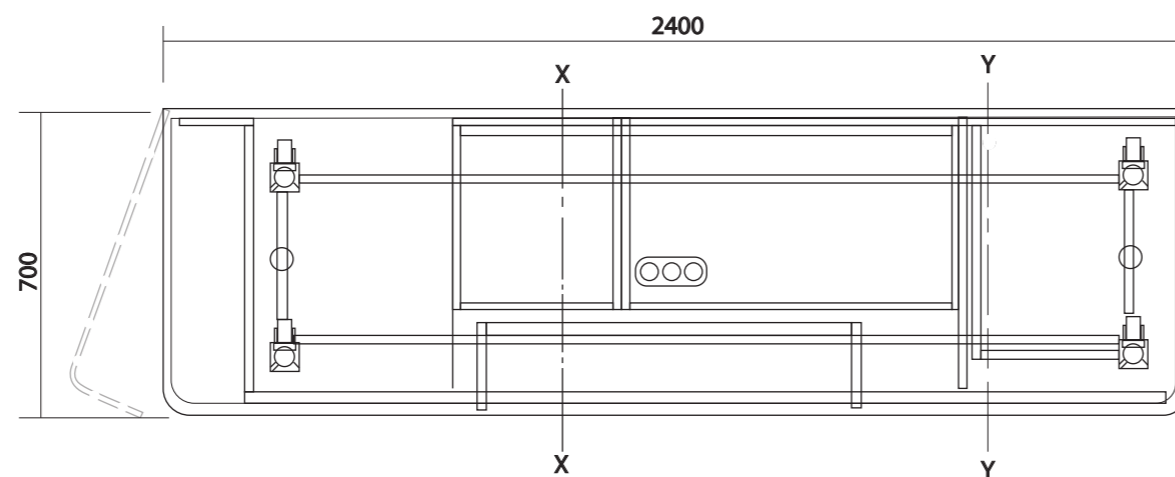

PRIMROSE^{2400L}

TECHNICAL DETAILS