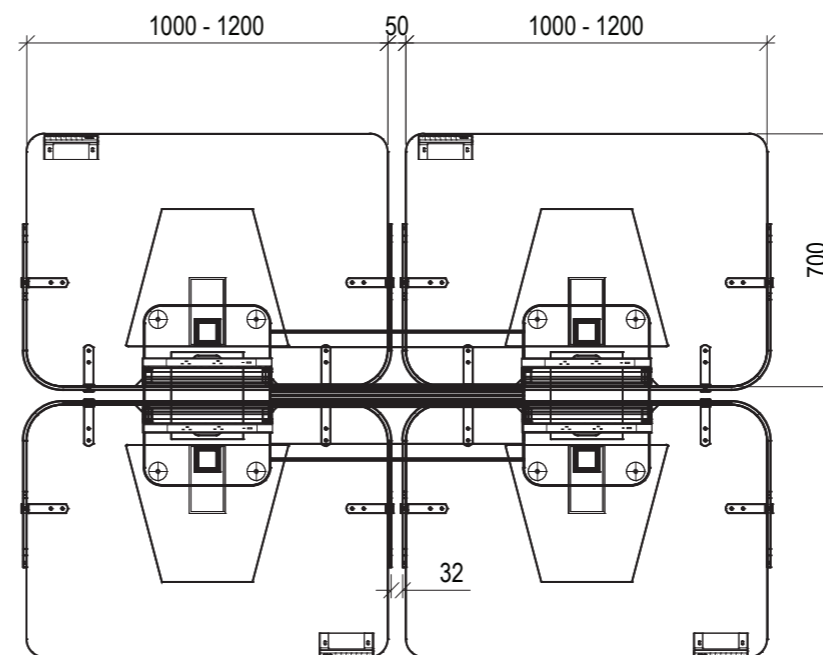

Choose your VT Blom variation and light up your space with style!

SINGLE

DUO

QUARTET

120° CLUSTER

PLAN
SCALE 1:20

PRIMROSE^{1500L}

TECHNICAL DETAILS