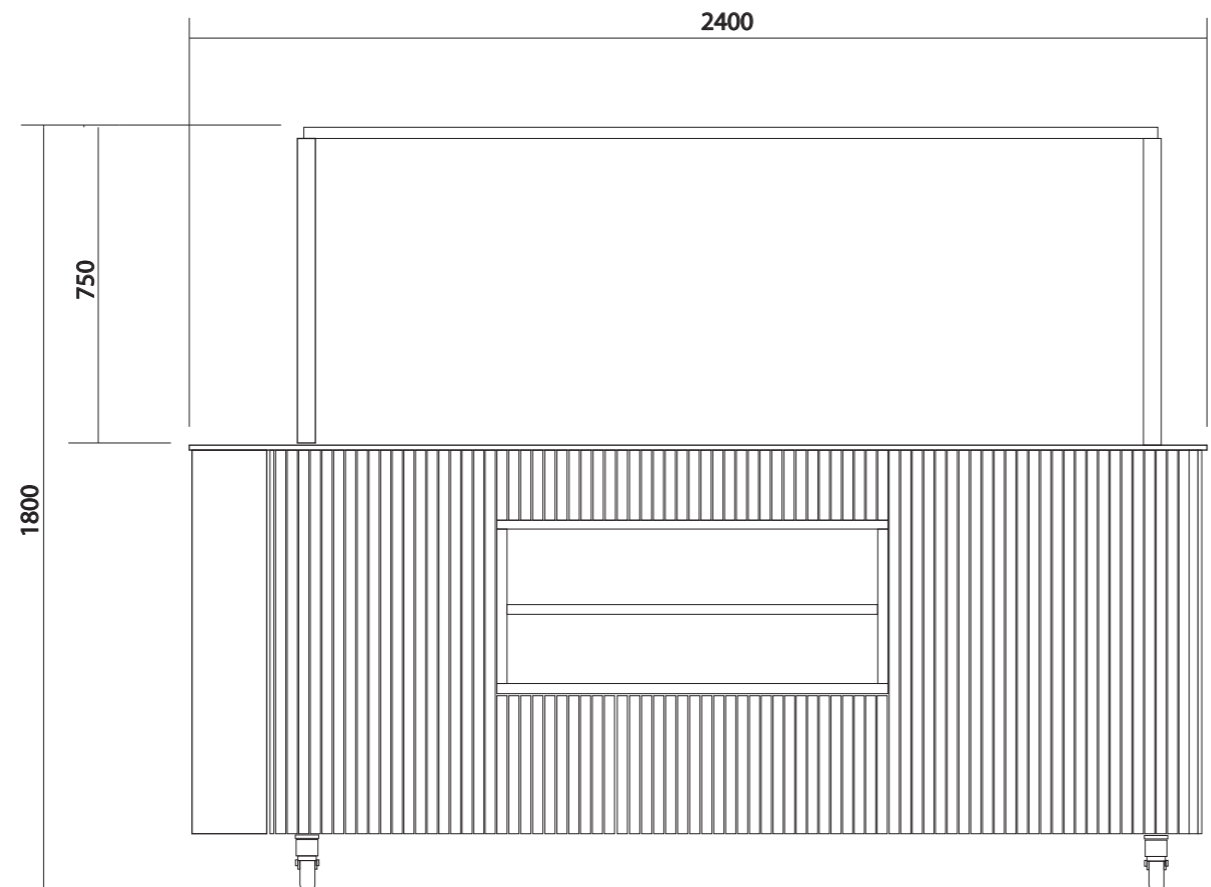

PRIMROSE^{2400L}

TECHNICAL DETAILS