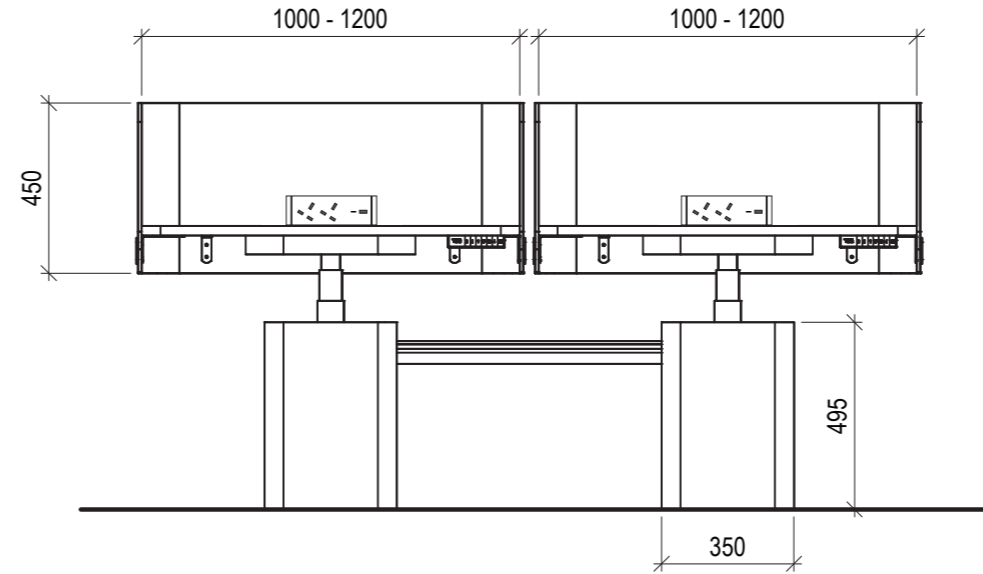

Choose your VT Blom variation and light up your space with style!

SINGLE

DUO

QUARTET

120° CLUSTER

PLAN
SCALE 1:20

PRIMROSE^{1500L}

TECHNICAL DETAILS