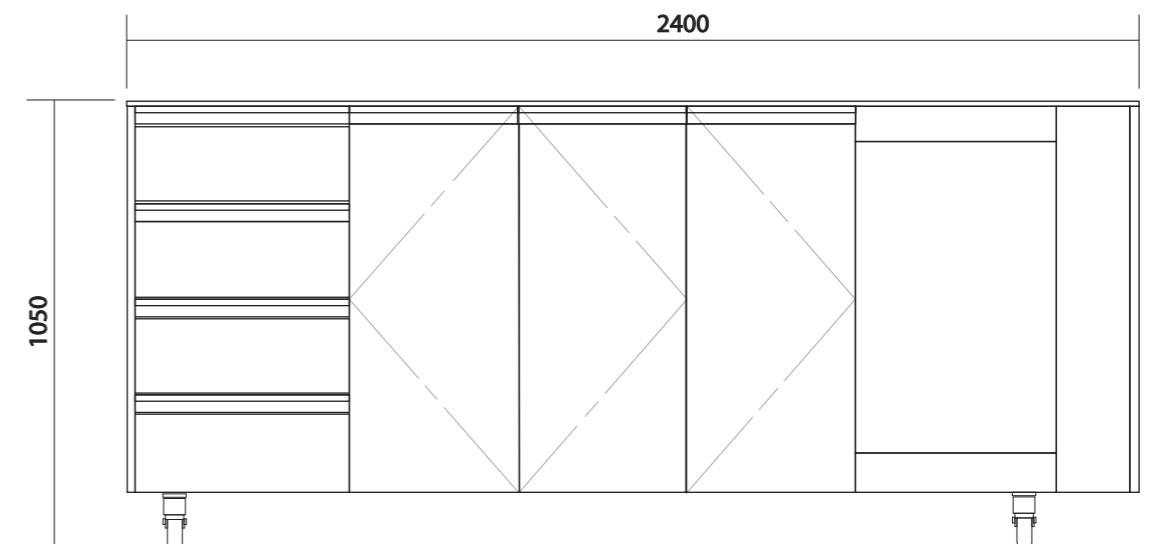

PRIMROSE^{2400L}

TECHNICAL DETAILS