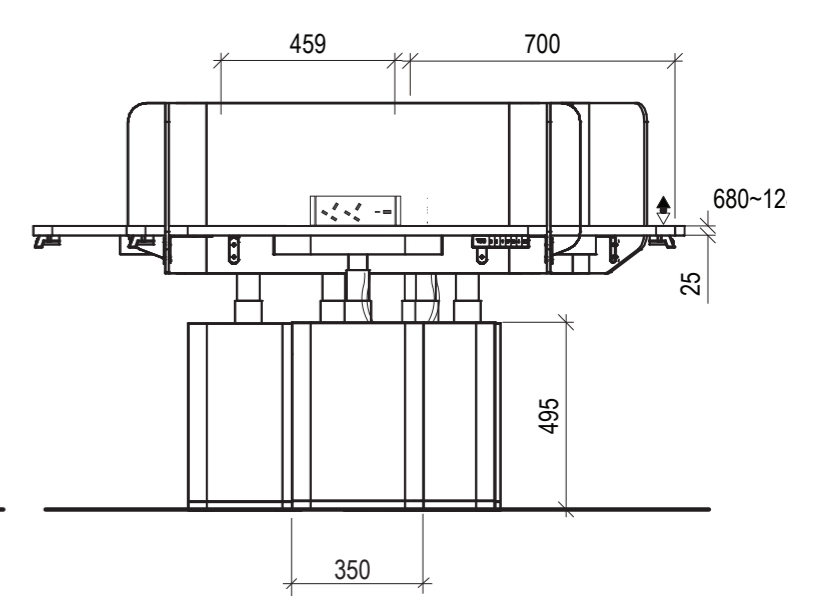

Choose your VT Blom variation and light up your space with style!

SINGLE

DUO

QUARTET

120° CLUSTER

PLAN
SCALE 1:20

PRIMROSE^{1500L}

TECHNICAL DETAILS