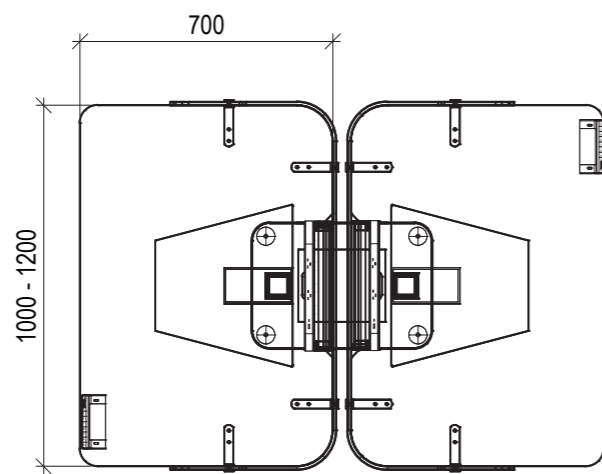

Choose your VT Blom variation and light up your space with style!

SINGLE

DUO

QUARTET

120° CLUSTER

PLAN
SCALE 1:20

PRIMROSE^{1500L}

TECHNICAL DETAILS