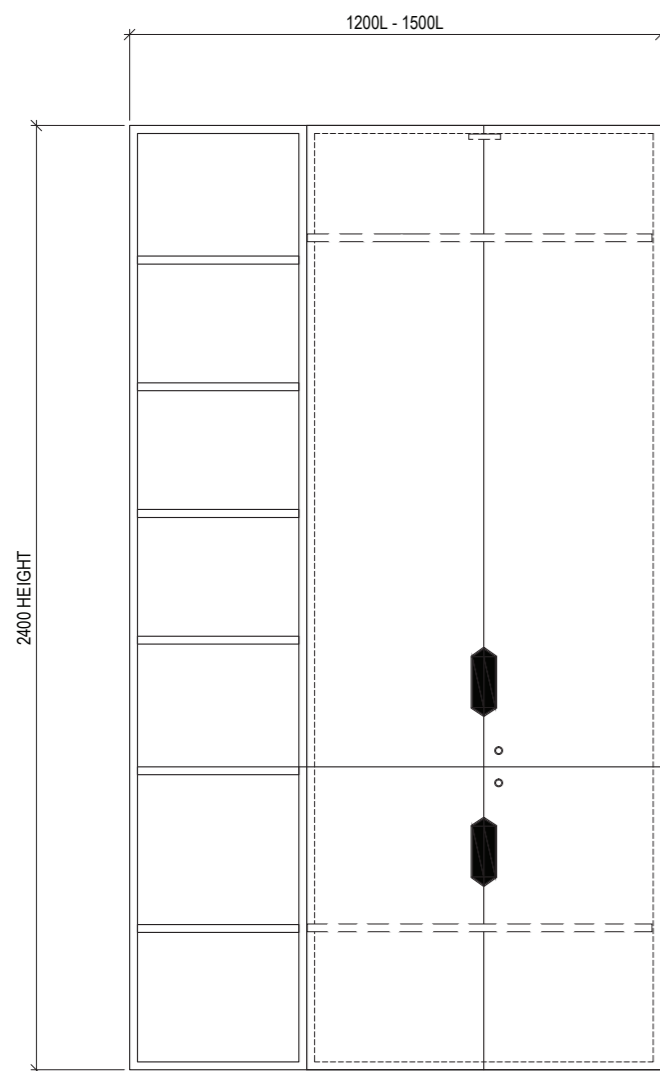

CABINLUX

TECHNICAL DETAILS

FRONT VIEW