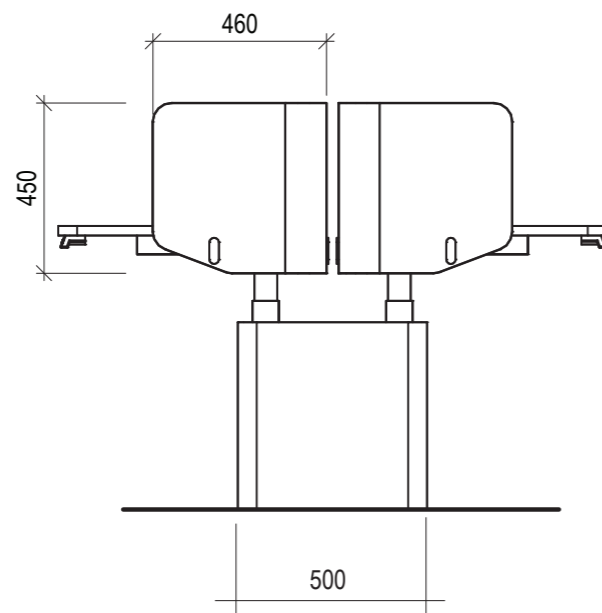

Choose your VT Blom variation and light up your space with style!

SINGLE

DUO

QUARTET

120° CLUSTER

PLAN
SCALE 1:20

PRIMROSE^{1500L}

TECHNICAL DETAILS