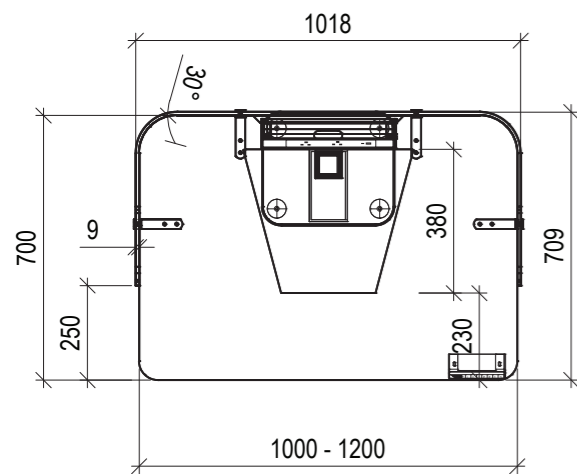

Choose your VT Blom variation and light up your space with style!

SINGLE

DUO

QUARTET

120° CLUSTER

PLAN
SCALE 1:20

PRIMROSE^{1500L}

TECHNICAL DETAILS