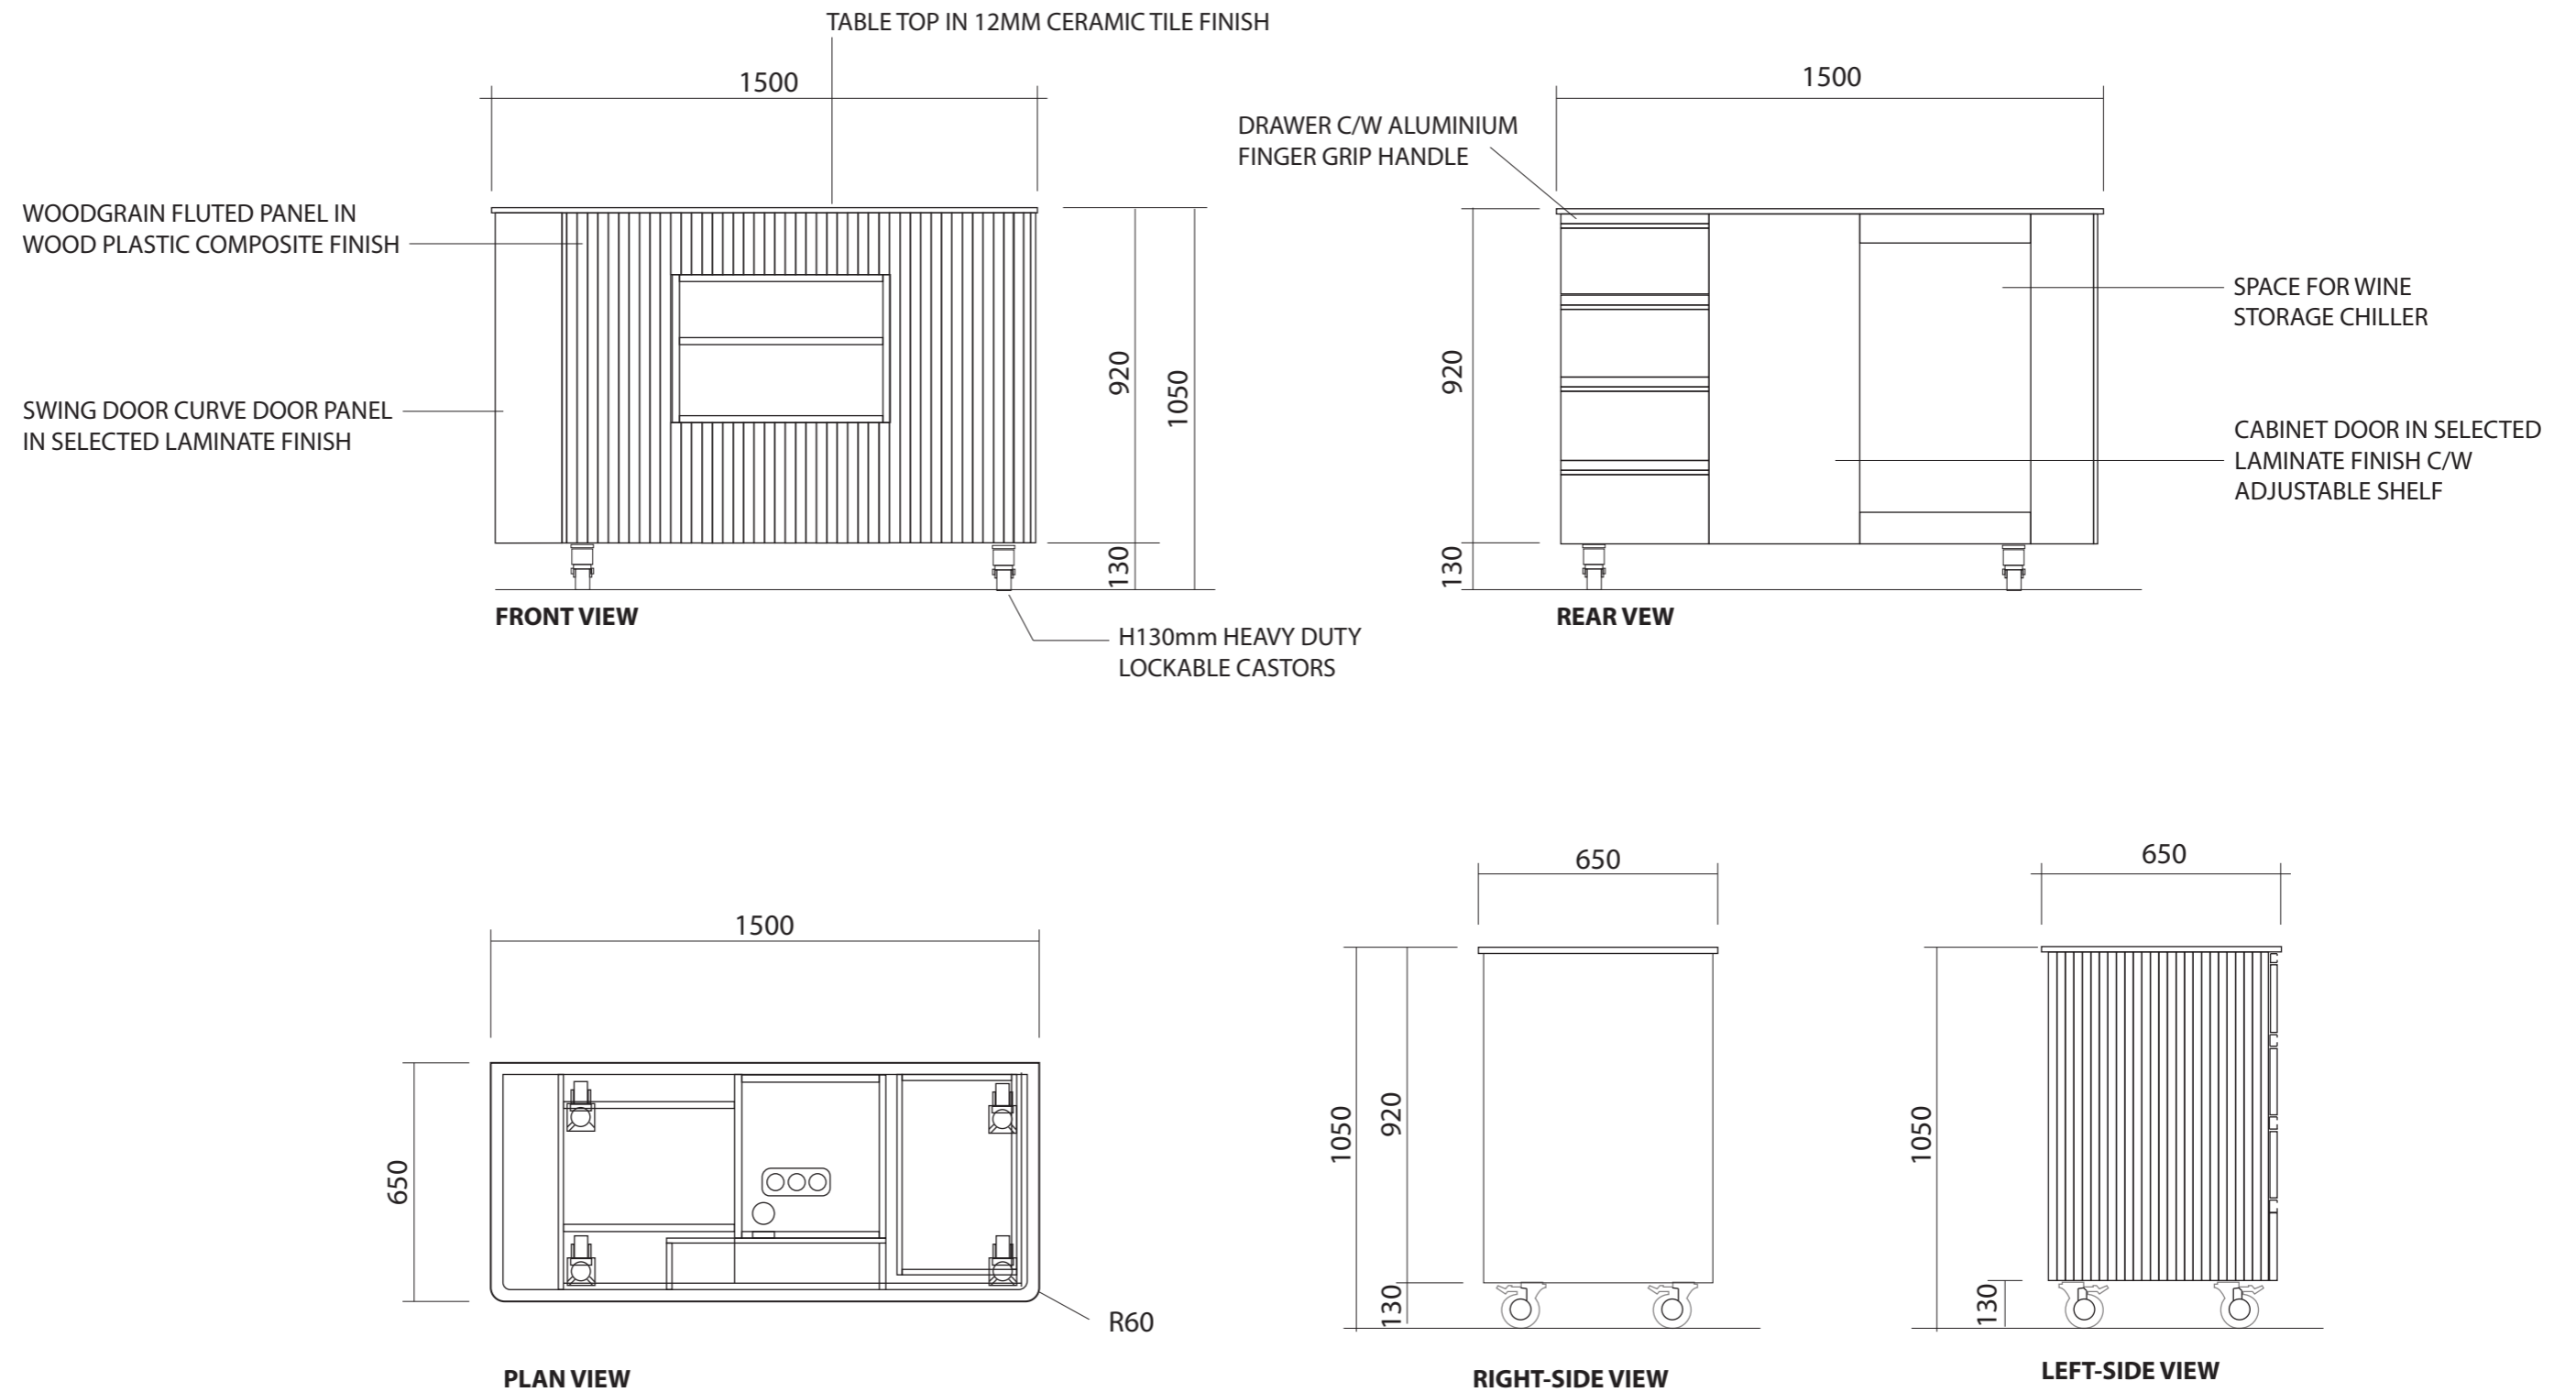

Choose your VT Blom variation and light up your space with style!

SINGLE

DUO

QUARTET

120° CLUSTER

PLAN
SCALE 1:20

PRIMROSE^{1500L}

TECHNICAL DETAILS