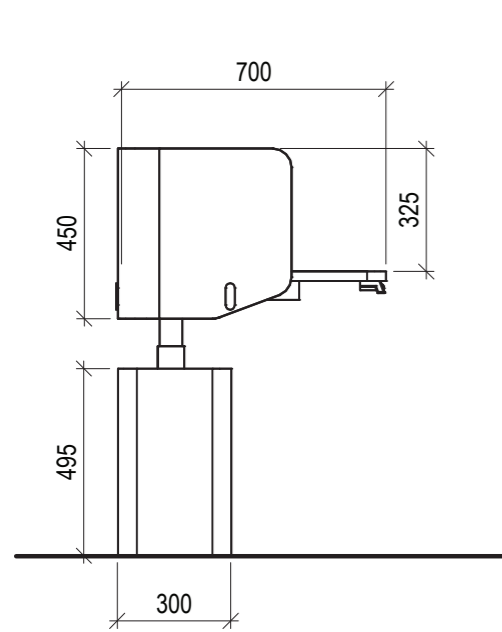

Choose your VT Blom variation and light up your space with style!

SINGLE

DUO

QUARTET

120° CLUSTER

PLAN
SCALE 1:20

PRIMROSE^{1500L}

TECHNICAL DETAILS