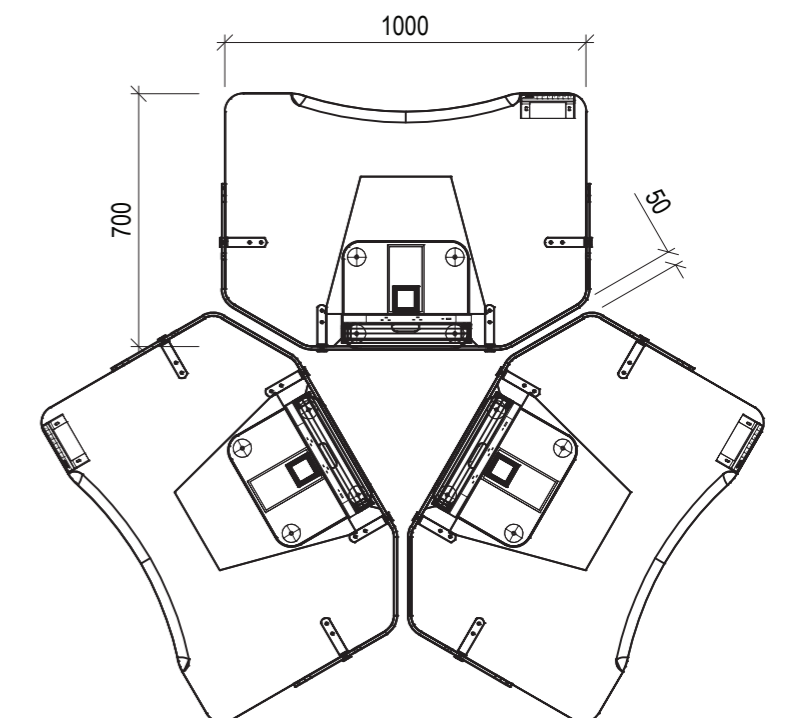

Choose your VT Blom variation and light up your space with style!

SINGLE

DUO

QUARTET

120° CLUSTER

PLAN
SCALE 1:20

PRIMROSE^{1500L}

TECHNICAL DETAILS