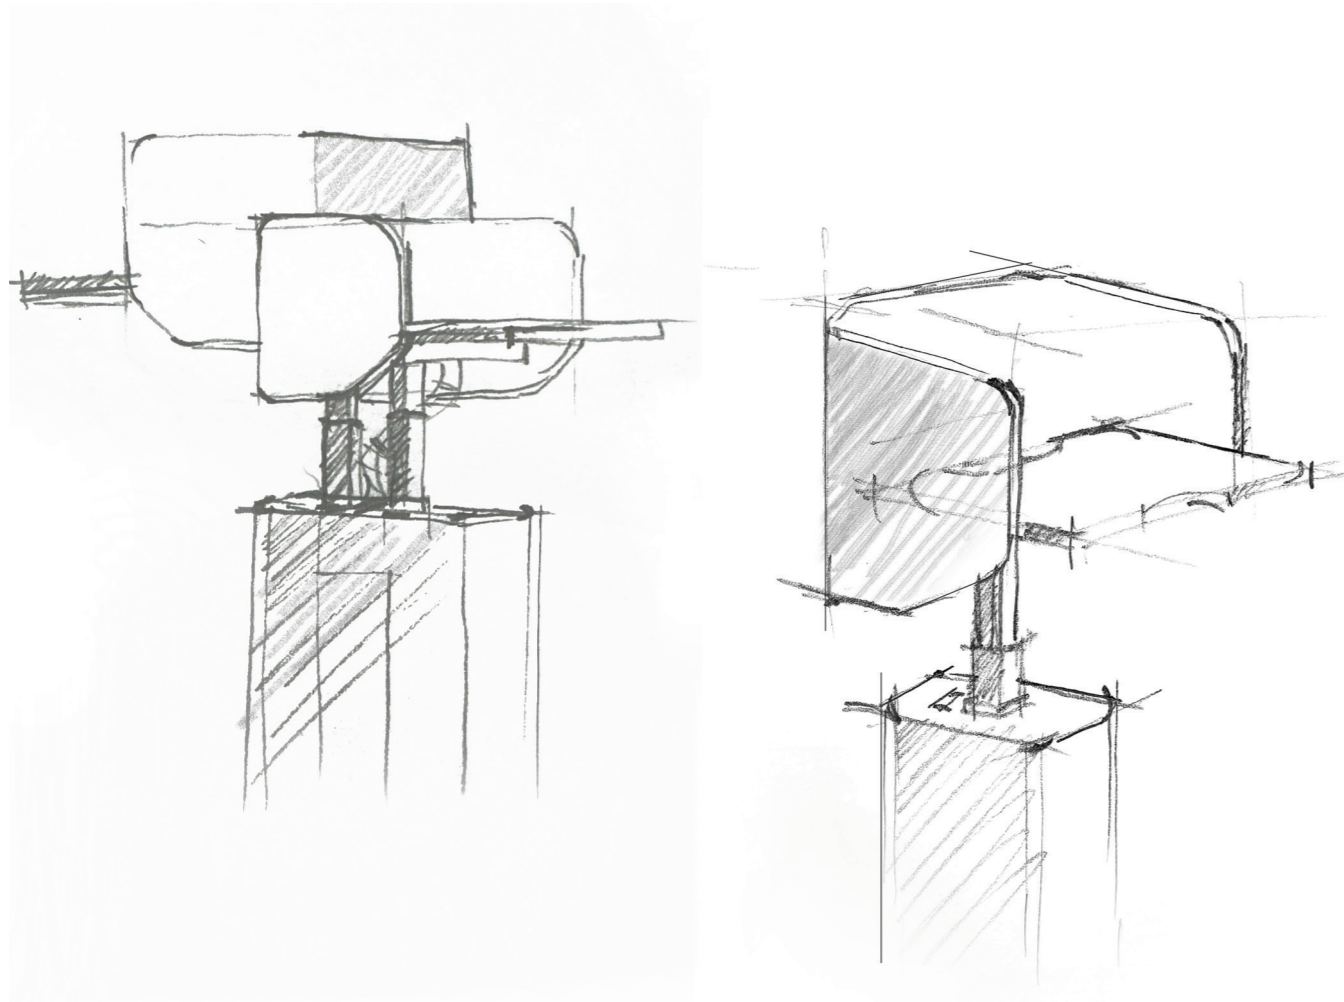

MISSION

A Sustainable
Organization
Creating Aesthetic
Pleasure For
Work-Life
Satisfaction

C&R INTERIORS

C&R INTERIORS

Propagating New Curves of Workspaces

VT BLOM

The VT Blom Sit-to-Stand height adjustable desk is a dynamic and functional workspace solution, designed to evolve with the fast-paced demands of modern work environments. Inspired by the natural growth of a blooming plant, the desk's sleek and organic design symbolizes the transition from a seedling to a fully grown, adaptive workspace. Just as a plant adjusts to its surroundings, the VT Blom desk offers customizable height settings that cater to individual ergonomic needs, promoting both comfort and productivity. Its transformative functionality and natural aesthetic make it an ideal choice for forward-thinking offices.

VTBLOM

Key Features of the VT Blom Desk
Easy Height Adjustment: With the press of a button, you can transition from sitting to standing in seconds, making it simple to adjust your desk height throughout the day.
Compact & Flexible Design: Unlike bulky traditional desks, the VT Blom is sleek and adaptable, fitting perfectly into a wide range of work environments. Its modern design helps save space while offering ultimate functionality.
Enhanced Comfort & Productivity: Standing while working can boost your energy, reduce discomfort, and even improve focus. The VT Blom helps you create a dynamic and healthier work routine.