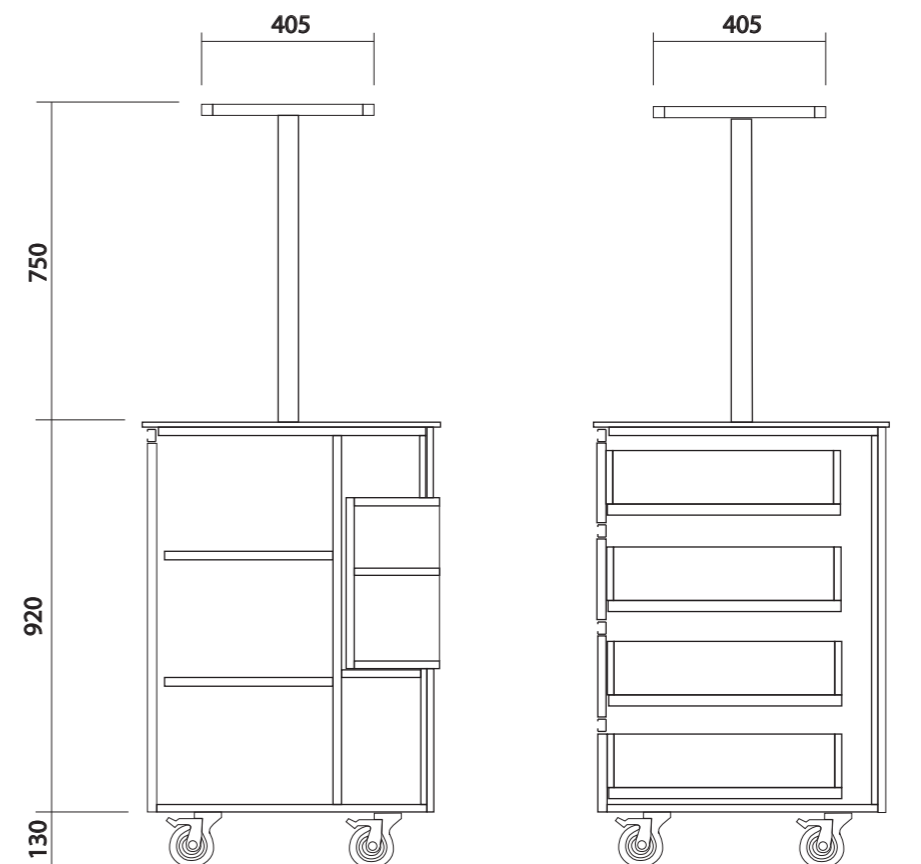

PRIMROSE^{2400L}

TECHNICAL DETAILS