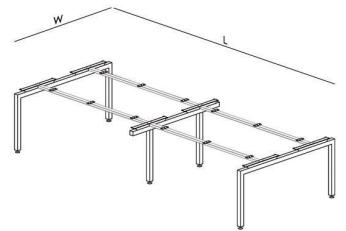

LEG DIMENSIONS

TYPICAL WIRE BOX

Viro Potentials

To live with purpose and intention, we must create space for simplicity amid the chaos. That begins with learning to say no, even to good things. This principle applies not just to life, but to the workplace as well. "Where modern design meets a rich palette of materials, Viro Desking answers the call for uncompromising quality & timeless style. The strength of Viro's elegantly designed legs allows for a minimal undercarriage, maximizing legroom and comfort for collaborative group settings. Viro Desking is fully reconfigurable, available in a variety of shapes & sizes including square, circular, and rectilinear, offering flexibility without sacrificing aesthetic harmony.

Framing Specifications

MEETING TABLE FRAMEWORK

W 1200/ 1500 X LENGTH : 1200 - 2400

W 1500 X LENGTH : 2400/ 3000 / 3600/ 4800

W 1200 X LENGTH : 2400/ 3000 / 3600/ 4800

Meeting Table

Viro offers efficient cable management solutions, from high-capacity trunking to individual cable boxes, seamlessly integrating technology into the modern workplace.