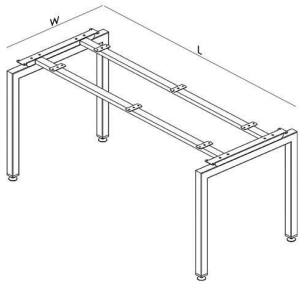

Framing Specifications

MEETING TABLE FRAMEWORK

W 1200/ 1500 X LENGTH : 1200 - 2400

W 1500 X LENGTH : 2400/ 3000 / 3600/ 4800

W 1200 X LENGTH : 2400/ 3000 / 3600/ 4800

Meeting Table

Viro offers efficient cable management solutions, from high-capacity trunking to individual cable boxes, seamlessly integrating technology into the modern workplace.

Framing Specifications

DESKING FRAMEWORK

W 600 X LENGTH : 1200 / 1500 / 1650 / 1800 / 2100 / 2400

W 750 X LENGTH : 1200 / 1500 / 1650 / 1800 / 2100 / 2400

W1 750 X L1 1500 - 2400
W2 600 X L2 1200 - 2400

Viro Aesthetics