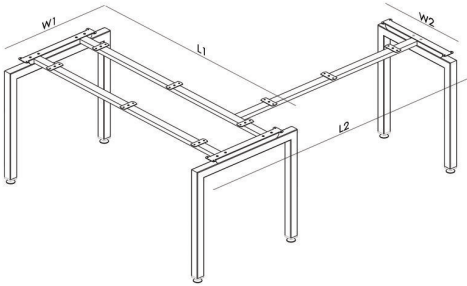

Framing Specifications

MEETING TABLE FRAMEWORK

W 1200/ 1500 X LENGTH : 1200 - 2400

W 1500 X LENGTH : 2400/ 3000 / 3600/ 4800

W 1200 X LENGTH : 2400/ 3000 / 3600/ 4800

Meeting Table

Viro offers efficient cable management solutions, from high-capacity trunking to individual cable boxes, seamlessly integrating technology into the modern workplace.

Framing Specifications

DESKING FRAMEWORK

W 600 X LENGTH : 1200 / 1500 / 1650 / 1800 / 2100 / 2400

W 750 X LENGTH : 1200 / 1500 / 1650 / 1800 / 2100 / 2400

W1 750 X L1 1500 - 2400
W2 600 X L2 1200 - 2400

Viro Aesthetics