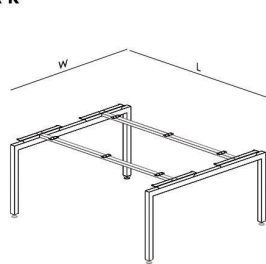

LEG DIMENSIONS

TYPICAL WIRE BOX

Viro Potentials

To live with purpose and intention, we must create space for simplicity amid the chaos. That begins with learning to say no, even to good things. This principle applies not just to life, but to the workplace as well. "Where modern design meets a rich palette of materials, Viro Desking answers the call for uncompromising quality & timeless style. The strength of Viro's elegantly designed legs allows for a minimal undercarriage, maximizing legroom and comfort for collaborative group settings. Viro Desking is fully reconfigurable, available in a variety of shapes & sizes including square, circular, and rectilinear, offering flexibility without sacrificing aesthetic harmony.

Framing Specifications

MEETING TABLE FRAMEWORK

W 1200/ 1500 X LENGTH : 1200 - 2400

W 1500 X LENGTH : 2400/ 3000 / 3600/ 4800

W 1200 X LENGTH : 2400/ 3000 / 3600/ 4800

Meeting Table

Viro offers efficient cable management solutions, from high-capacity trunking to individual cable boxes, seamlessly integrating technology into the modern workplace.

Framing Specifications

DESKING FRAMEWORK

W 600 X LENGTH : 1200 / 1500 / 1650 / 1800 / 2100 / 2400

W 750 X LENGTH : 1200 / 1500 / 1650 / 1800 / 2100 / 2400

W1 750 X L1 1500 - 2400
W2 600 X L2 1200 - 2400

Viro Aesthetics