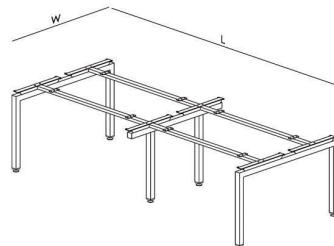

LEG DIMENSIONS

TYPICAL WIRE BOX

Viro Potentials

To live with purpose and intention, we must create space for simplicity amid the chaos. That begins with learning to say no, even to good things. This principle applies not just to life, but to the workplace as well. "Where modern design meets a rich palette of materials, Viro Desking answers the call for uncompromising quality & timeless style. The strength of Viro's elegantly designed legs allows for a minimal undercarriage, maximizing legroom and comfort for collaborative group settings. Viro Desking is fully reconfigurable, available in a variety of shapes & sizes including square, circular, and rectilinear, offering flexibility without sacrificing aesthetic harmony.

Framing Specifications

MEETING TABLE FRAMEWORK

W 1200/ 1500 X LENGTH : 1200 - 2400

W 1500 X LENGTH : 2400/ 3000 / 3600/ 4800

W 1200 X LENGTH : 2400/ 3000 / 3600/ 4800

Meeting Table

Viro offers efficient cable management solutions, from high-capacity trunking to individual cable boxes, seamlessly integrating technology into the modern workplace.