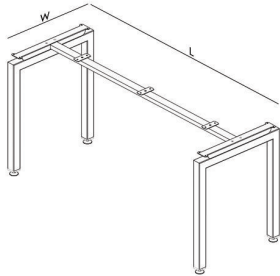

LEG DIMENSIONS

TYPICAL WIRE BOX

Viro Potentials

To live with purpose and intention, we must create space for simplicity amid the chaos. That begins with learning to say no, even to good things. This principle applies not just to life, but to the workplace as well. "Where modern design meets a rich palette of materials, Viro Desking answers the call for uncompromising quality & timeless style. The strength of Viro's elegantly designed legs allows for a minimal undercarriage, maximizing legroom and comfort for collaborative group settings. Viro Desking is fully reconfigurable, available in a variety of shapes & sizes including square, circular, and rectilinear, offering flexibility without sacrificing aesthetic harmony.

Framing Specifications

MEETING TABLE FRAMEWORK

W 1200/ 1500 X LENGTH : 1200 - 2400

W 1500 X LENGTH : 2400/ 3000 / 3600/ 4800

W 1200 X LENGTH : 2400/ 3000 / 3600/ 4800

Meeting Table

Viro offers efficient cable management solutions, from high-capacity trunking to individual cable boxes, seamlessly integrating technology into the modern workplace.

Framing Specifications

DESKING FRAMEWORK

W 600 X LENGTH : 1200 / 1500 / 1650 / 1800 / 2100 / 2400

W 750 X LENGTH : 1200 / 1500 / 1650 / 1800 / 2100 / 2400

W1 750 X L1 1500 - 2400
W2 600 X L2 1200 - 2400

Viro Aesthetics