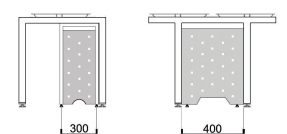

TYPICAL WIRE BOX