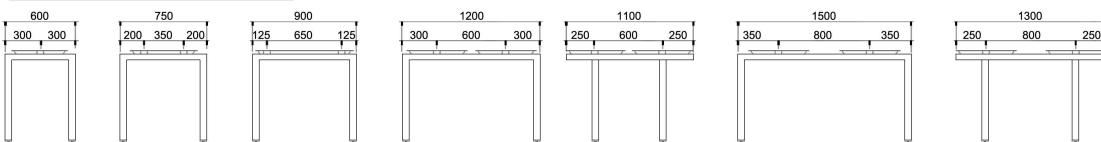

LEG DIMENSIONS

TYPICAL WIRE BOX

Viro Potentials

To live with purpose and intention, we must create space for simplicity amid the chaos. That begins with learning to say no, even to good things. This principle applies not just to life, but to the workplace as well. "Where modern design meets a rich palette of materials, Viro Desking answers the call for uncompromising quality & timeless style. The strength of Viro's elegantly designed legs allows for a minimal undercarriage, maximizing legroom and comfort for collaborative group settings. Viro Desking is fully reconfigurable, available in a variety of shapes & sizes including square, circular, and rectilinear, offering flexibility without sacrificing aesthetic harmony.

Framing Specifications

MEETING TABLE FRAMEWORK

W 1200/ 1500 X LENGTH : 1200 - 2400

W 1500 X LENGTH : 2400/ 3000 / 3600/ 4800

W 1200 X LENGTH : 2400/ 3000 / 3600/ 4800

Meeting Table

Viro offers efficient cable management solutions, from high-capacity trunking to individual cable boxes, seamlessly integrating technology into the modern workplace.

Framing Specifications

DESKING FRAMEWORK

W 600 X LENGTH : 1200 / 1500 / 1650 / 1800 / 2100 / 2400

W 750 X LENGTH : 1200 / 1500 / 1650 / 1800 / 2100 / 2400

W1 750 X L1 1500 - 2400
W2 600 X L2 1200 - 2400

Viro Aesthetics