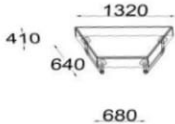

MASTER

The long bench -shaped bench, the cushion seat on the metal round steel foot. Because its tilt side size is consistent, it is very suitable for creating styling, from linear sofa to organic seat combinations to maximize interpretation of freedom and flexibility.

PRODUCT DIMENSIONS

MASTER-01
W1320 / 680W D640 H420