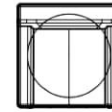

LONGO-A-05

W670 D670 H770