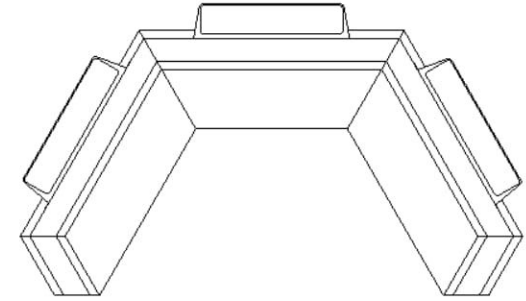

EXCELLE-A-03
W4400 D2550 H1020