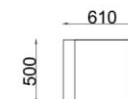

PRODUCT DIMENSIONS

LIBRA-01

W610 D500 H480