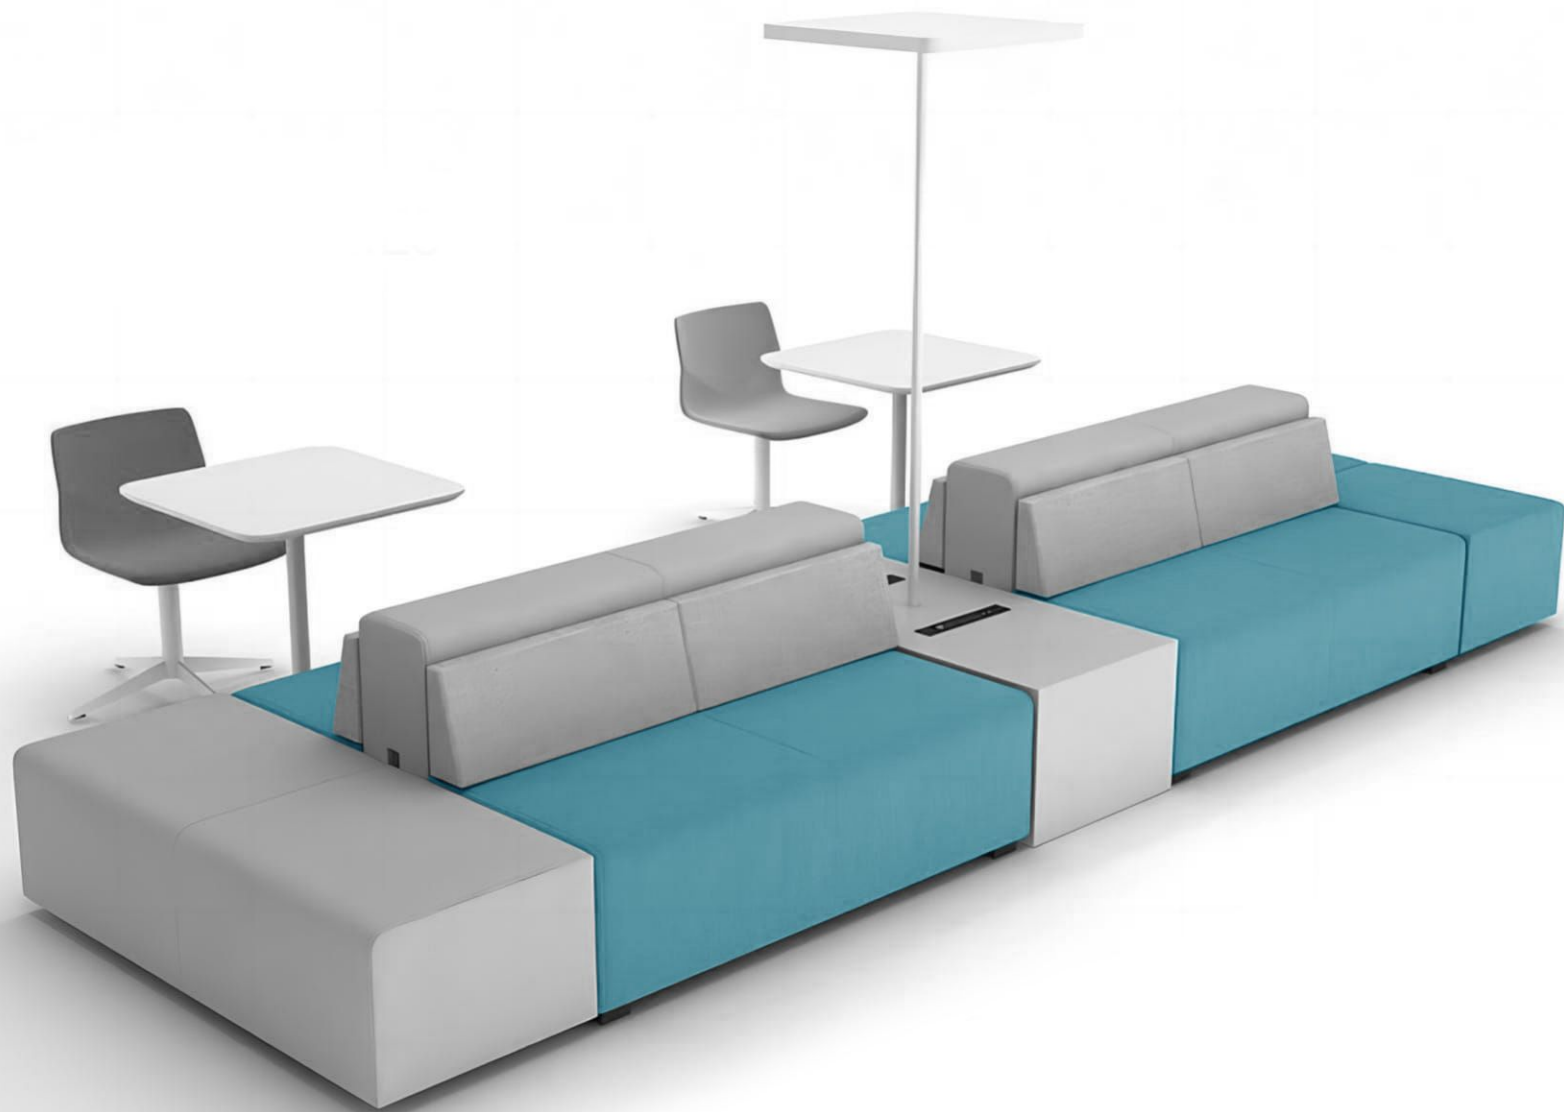

COLLABORATIVE