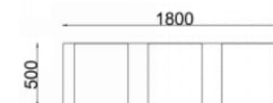

When and where, sit alone or take a break, or talk to colleagues or have spontaneous meetings.

PRODUCT DIMENSIONS

LIBRA-01

W610 D500 H480

LIBRA-02

W1210 D500 H480

LIBRA-03

W1800 D500 H480