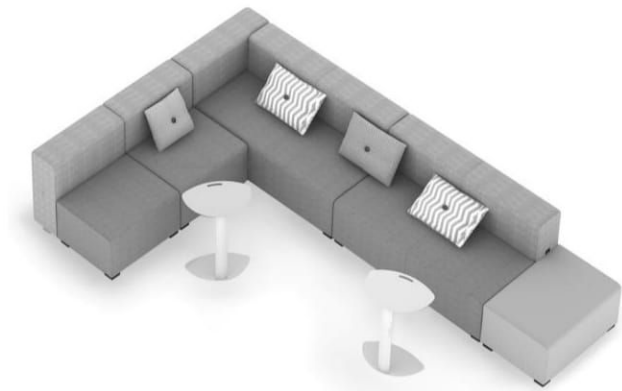

KECAR

PRODUCT DIMENSIONS

W3320 D2050 H720