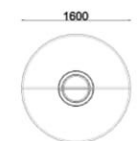

PRODUCT DIMENSIONS