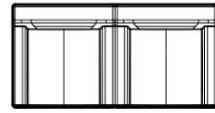

LONGO-Modular-05

W1340 D670 H770