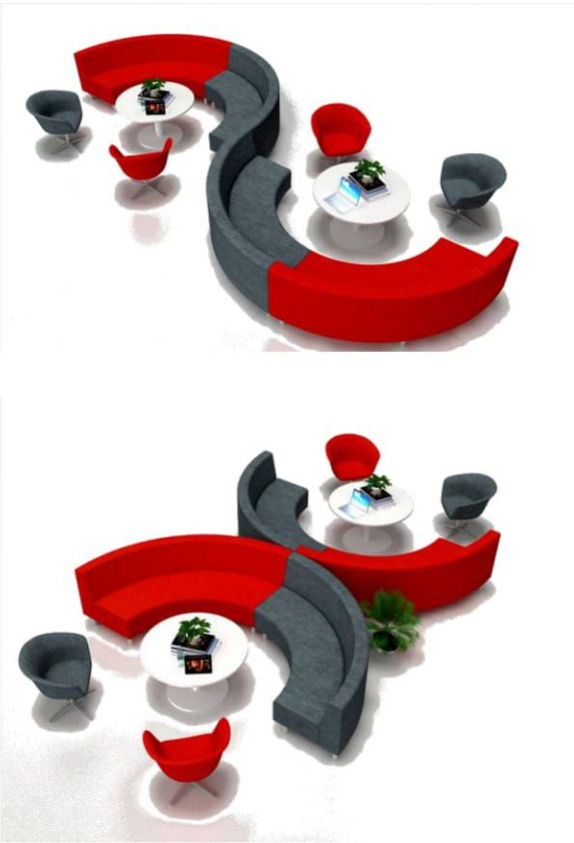

MOSON-Modular360-02
D2500 H700

MOSON-Modular-S-02
W4200 D2500 H700

PARKE

PRODUCT DIMENSIONS

Parke is a physical sofa that brings people together in one place to share ideas, insights and inspiration. Modern design for today's collaborative, open plan or any other commercial, educational, government, healthcare or hospitality environment.