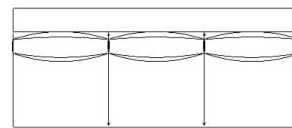

MOSON-C-03
W1900 D800 H700