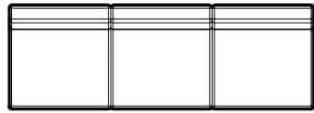

LONGO-Modular-08

W2010 D690 H770