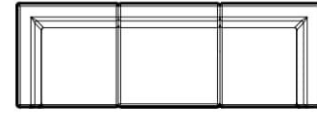

LONGO-Modular-06

W2010 D690 H770

W670 D670 H450