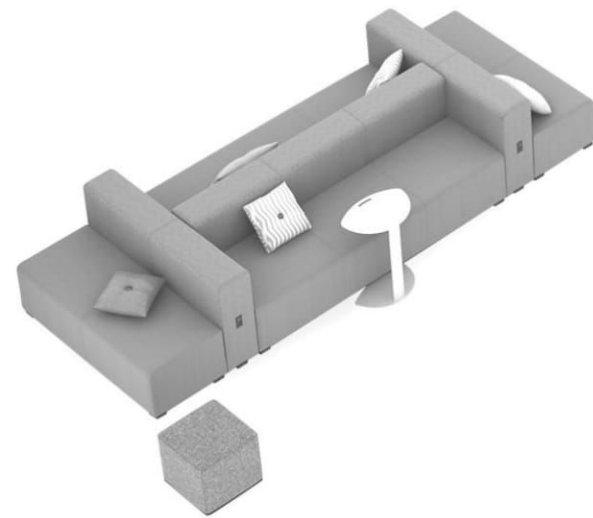

W3200 D1270 H720