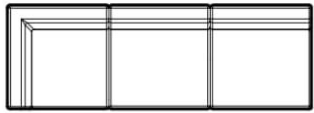

LONGO-Modular-07

W2010 D690 H770