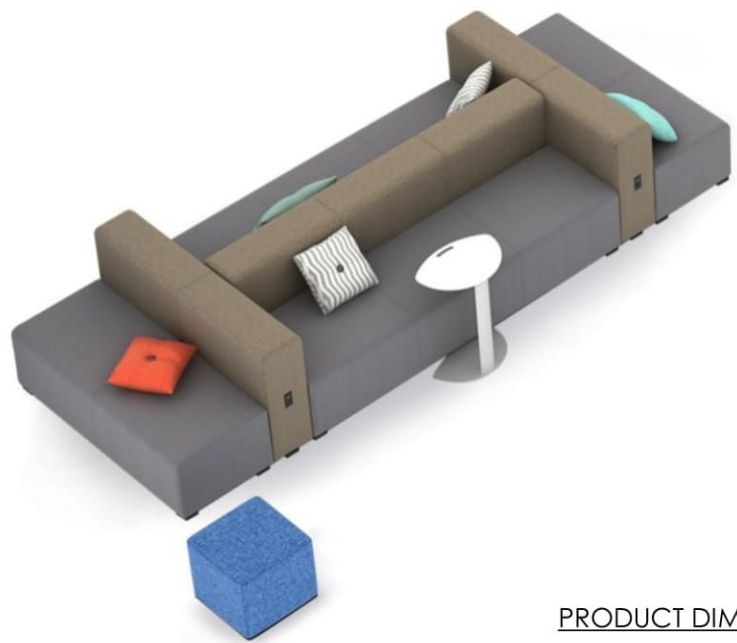

NINO-01
W1910 D830 H640

NINO-02
W1500 D830 H640

PRODUCT DIMENSIONS

NINO-03
W1150 D1000 H500

NINO-Modular-L
W3060 D2500 H640

KECAR

Kecar is a modular seating system. The endless combination of elements ensures that it can be easily adapted to various common areas such as lobbies, lounges, meeting rooms, receptions, waiting areas and even booth seating in restaurants and cafes. Designed with a pragmatic approach, the collection creates seating that is not only comfortable, but simple and inviting, with a simple shape that adapts to many different atmospheres.