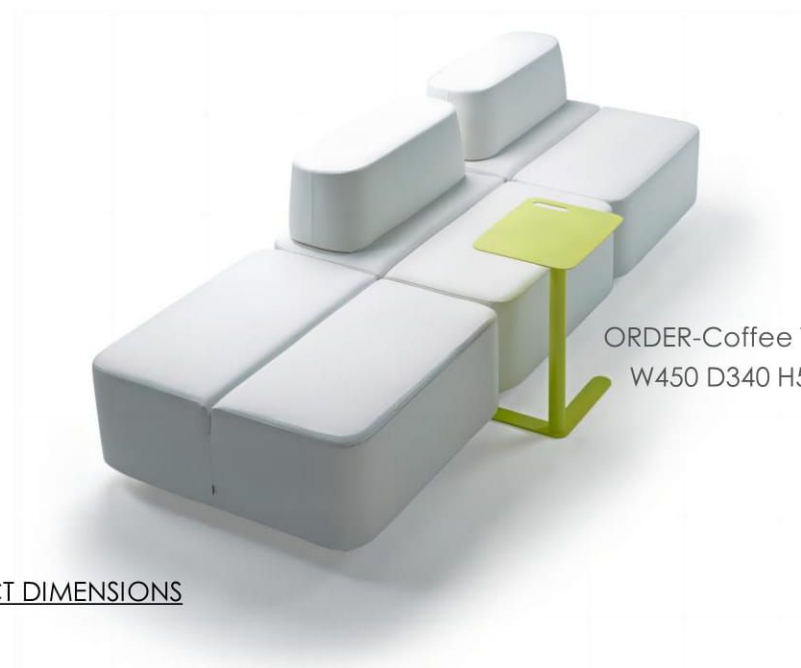

ORDER

Simple and generous with affinity

ORDER

This series has a very simple and elegant shape without losing its personality. The high-density sponge brings a very soft sitting experience. The sponge soft wrap is precisely controlled on the radian, highlighting the overall rounded curve, like a piece of bread. Exuding a unique charm, it adorns the space. The flexible single structure makes it suitable for places of different sizes, such as lobbies, leisure areas, reading areas, waiting areas and other spaces you can think of.