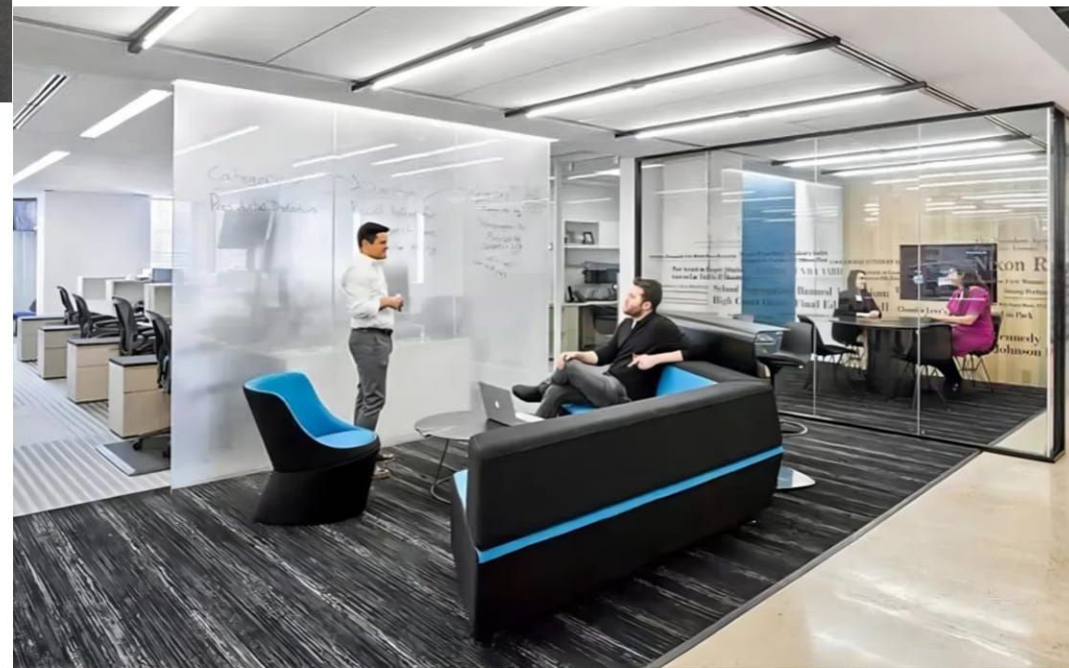

EXCELLE

Information island for collaborative, social Spaces

Social Spaces help foster culture, build communication between people, and create a sense of purpose and belonging through meaningful exchange. Different combinations of Kaiyue sofa can meet the different needs of teamwork and individuals, and the changeable modules are very inclusive to the specific space.