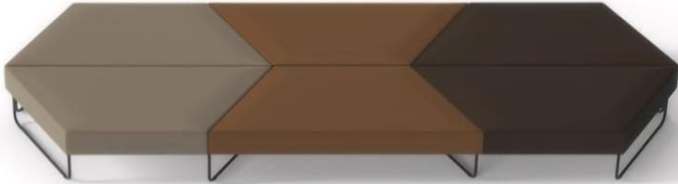

MASTER

The long bench -shaped bench, the cushion seat on the metal round steel foot. Because its tilt side size is consistent, it is very suitable for creating styling, from linear sofa to organic seat combinations to maximize interpretation of freedom and flexibility.

PRODUCT DIMENSIONS