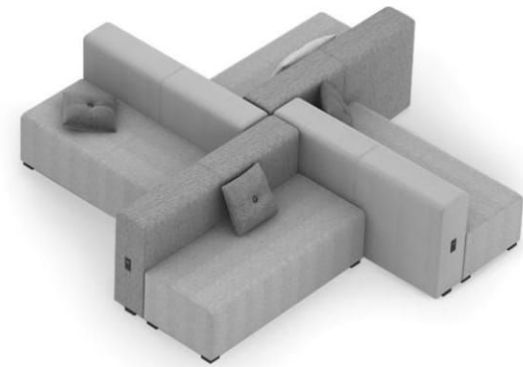

W2800 D2800 H720