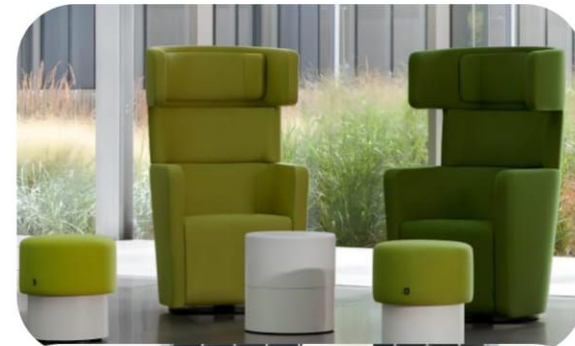

KECAR-Modular-05
W2900 D1400 H720

KECAR-Modular-06
W2670 D1270 H720

KECAR-Modular-07
W4360 D1270 H720

High-back single-person private sofa, a quality choice in 2024. The high-back design gives a full sense of security. The independent and private space allows you to stay away from the hustle and bustle. Comfortable sitting feeling, relaxing the body and mind. Whether it's for reading, thinking or taking a short break, it is the best partner. Create an exclusive corner for you and improve the quality of life and work efficiency.