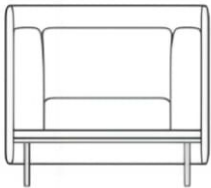

FLOATER

PRODUCT DIMENSIONS

FLOATER -LOW BACK -01
W1060 D870 H900