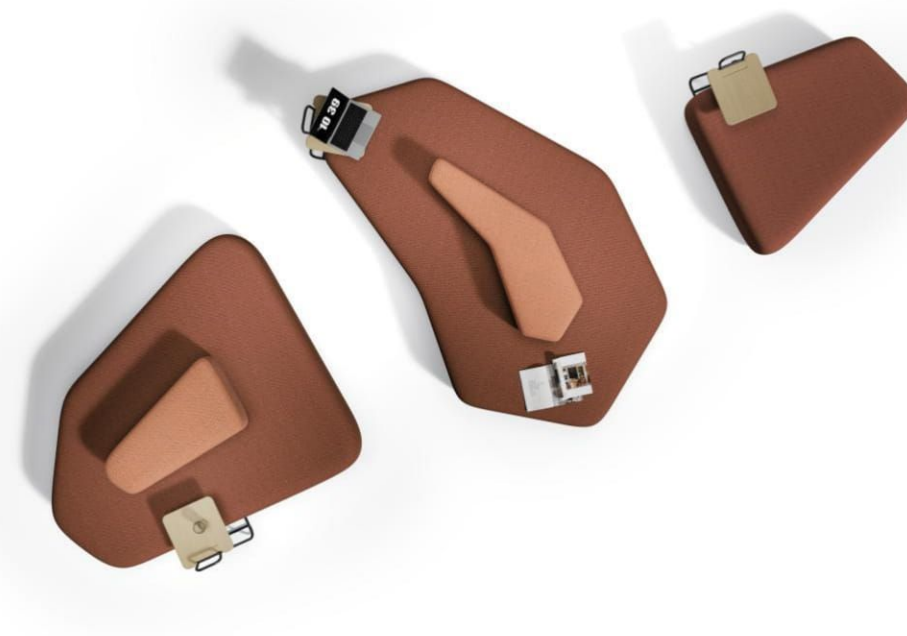

ISLAND

Design by Collectivo 2024

Island - style public sofa.

The island - style public sofa is a characteristic piece of furniture in public spaces.

It has a unique shape, similar to that of an island, breaking away from the conventional sofa styles. It is spacious and can accommodate multiple people for rest or social interaction simultaneously. Mostly made of durable and easy - to - clean materials, it meets the requirements of frequent use in public environments, providing a comfortable sitting experience and adding a unique modern aesthetic to public areas.