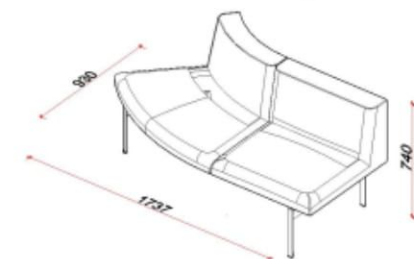

CARRICK

PRODUCT DIMENSIONS

MEROY

Design by Collectivo 2024

The MEROY sofa is a reconstruction of natural forms. Its shape creates many intersections, encourages smooth social interaction, and is suitable for indoor leisure spaces. We use the branch-like structure as the main element to incorporate the preference for organic forms. Transformed into sofa pieces, it brings the magical story of giant branches in the forest, turning daily life into an ethereal experience of nature.