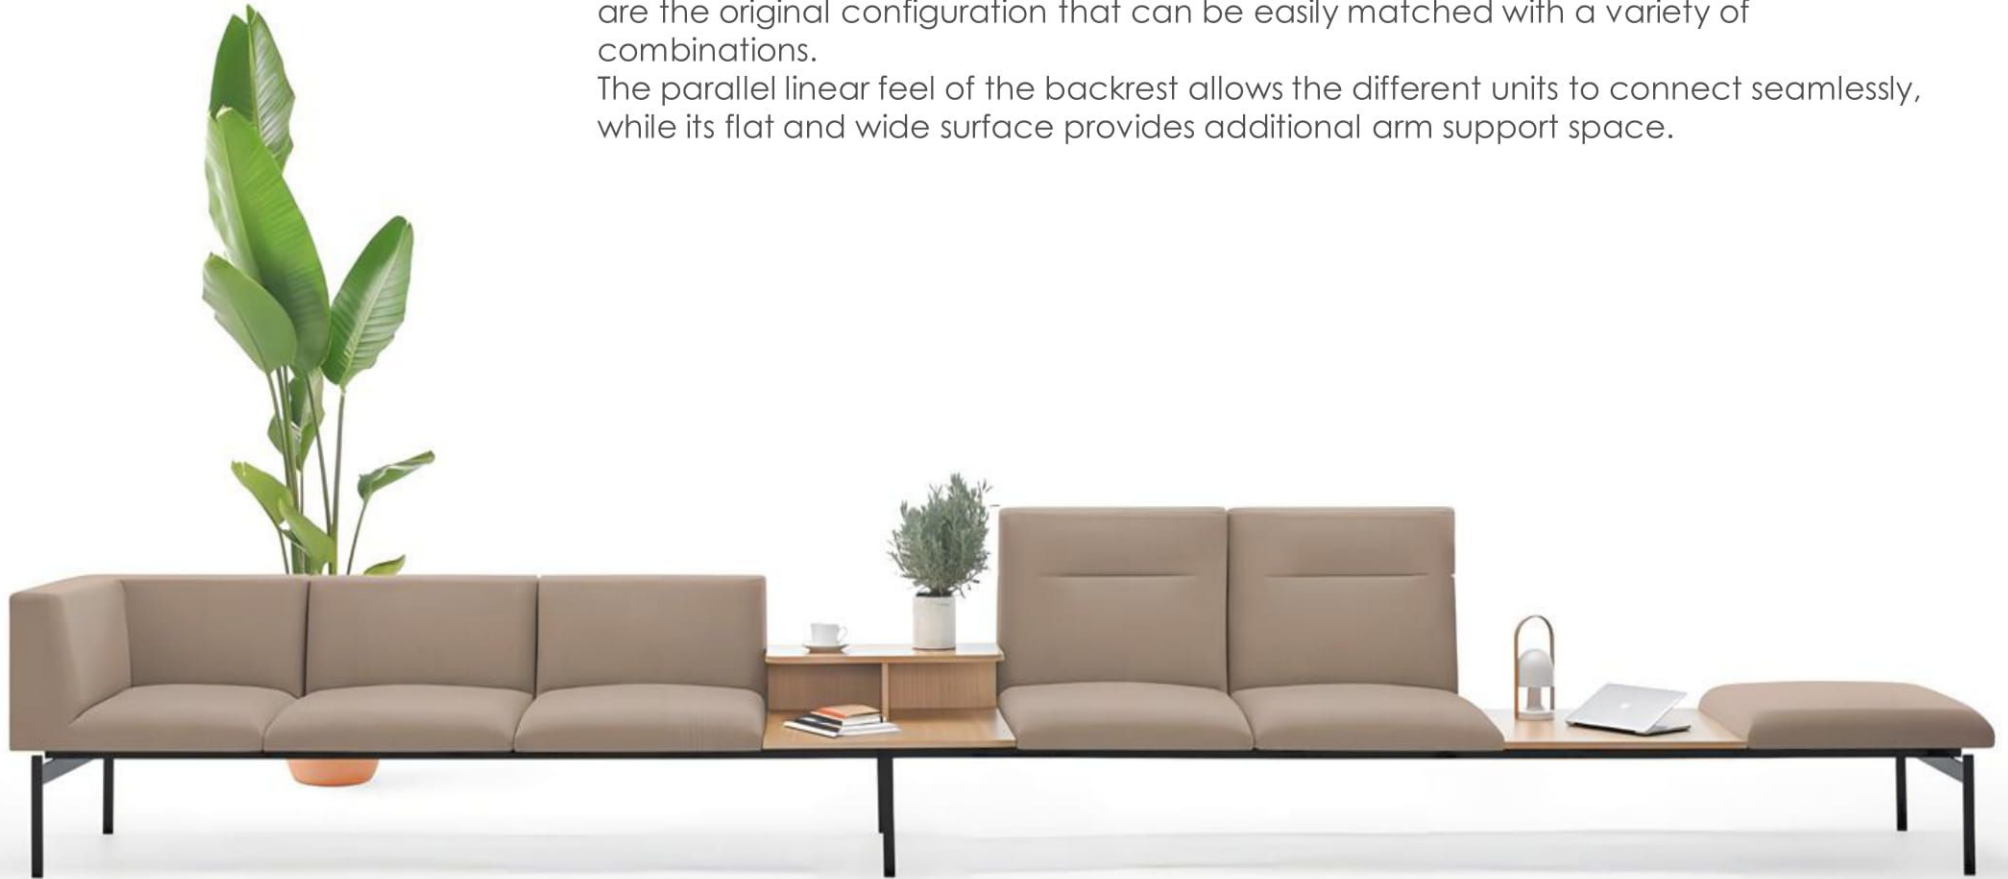

The parallel linear feel of the backrest allows the different units to connect seamlessly, while its flat and wide surface provides additional arm support space.

CARRICK

This extensive modular range goes beyond the traditional waiting area seating concept. A variety of modules and functional accessories in various shapes can be evolved into unlimited combinations at will, transforming the waiting area into a space for collaboration and interaction, in addition to waiting or resting. You can also hold meetings or casual work meetings.