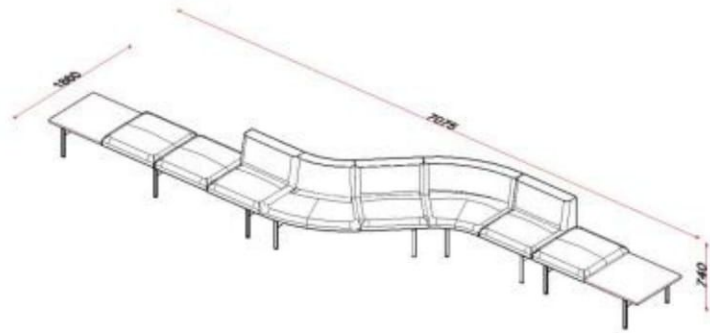

CARRICK

PRODUCT DIMENSIONS

MEROY

Design by Collectivo 2024

The MEROY sofa is a reconstruction of natural forms. Its shape creates many intersections, encourages smooth social interaction, and is suitable for indoor leisure spaces. We use the branch-like structure as the main element to incorporate the preference for organic forms. Transformed into sofa pieces, it brings the magical story of giant branches in the forest, turning daily life into an ethereal experience of nature.