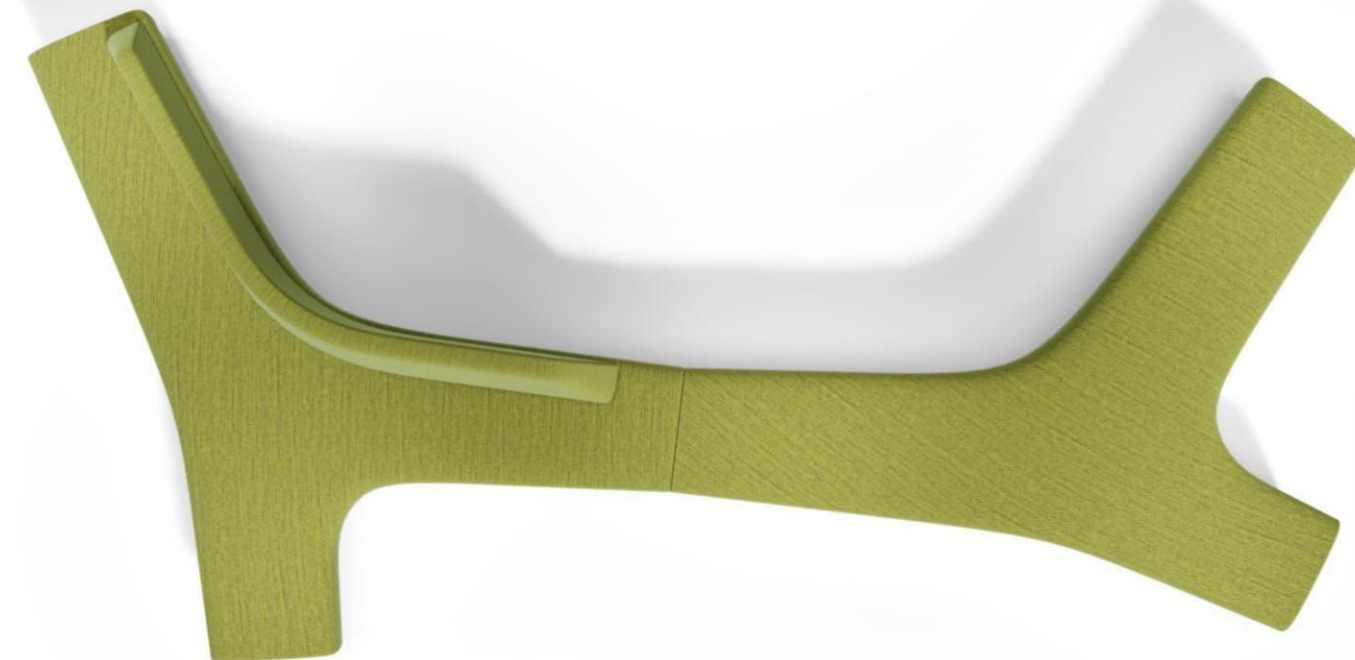

PRODUCT DIMENSIONS