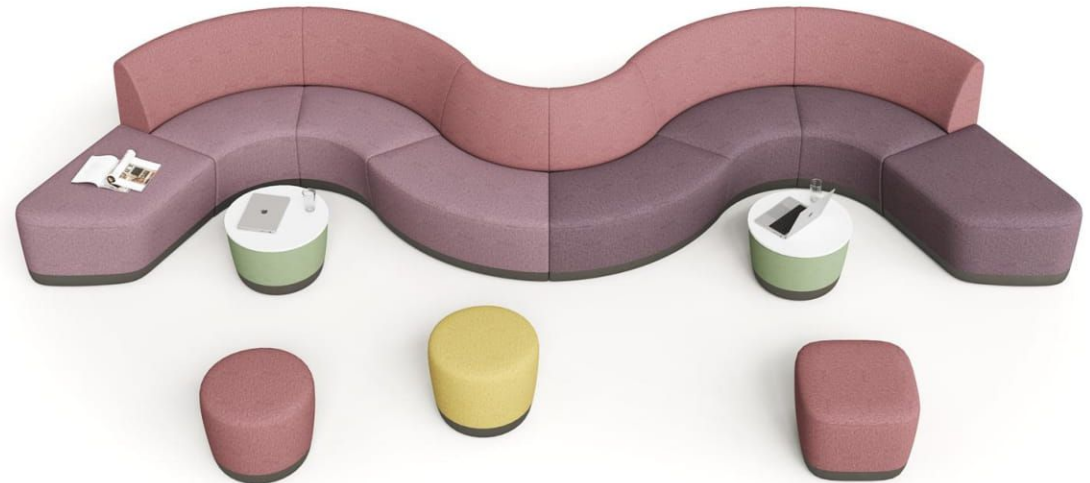

OUER

OUER

OUER

OUER

Design by Collectivo 2024

The Eurasia series adopts a modular design and can be used single-sided or back-to-back. The sofa, which is the same height as an office chair, can be shaped in a curve or completely linearly, allowing the area to be reorganized or to define a flexible office area. This sofa system facilitates flexibility by adding more modularity. Depending on the scenario and the number of users, it can allow multiple people to gather together for meetings or coffee breaks, while providing a more spacious work space for individuals when they are close together.