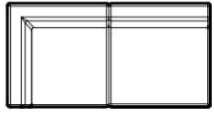

LONGO-Modular-02

W1340 D690 H770