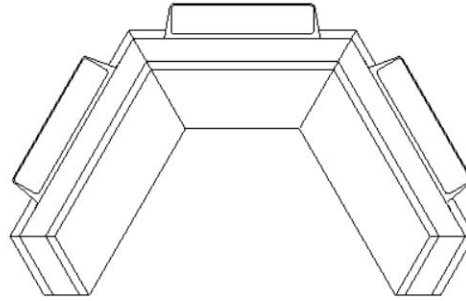

EXCELLE-A-02
W4070 D2550 H1020