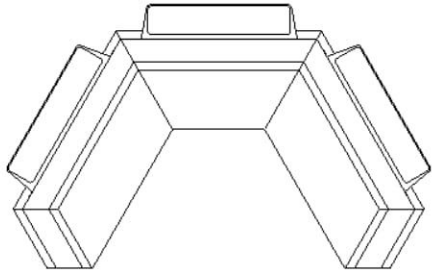

EXCELLE

EXCELLE-A-01
W3600 D2300 H1020