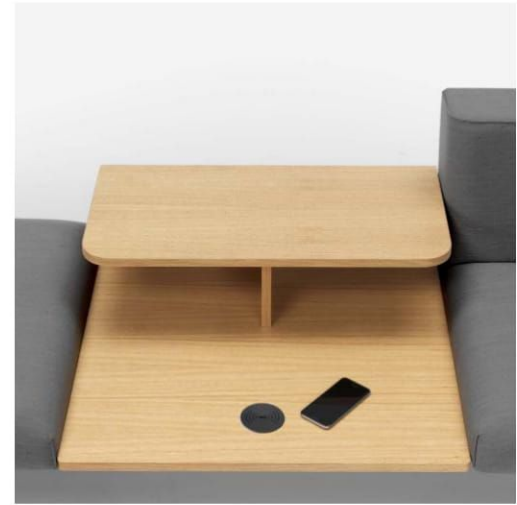

In addition to a variety of comfortable combinations, Carrick is also equipped with USB and unlimited charging devices. USB charging devices can also be added to the backrest to provide more convenient versatility and make waiting less anxious.